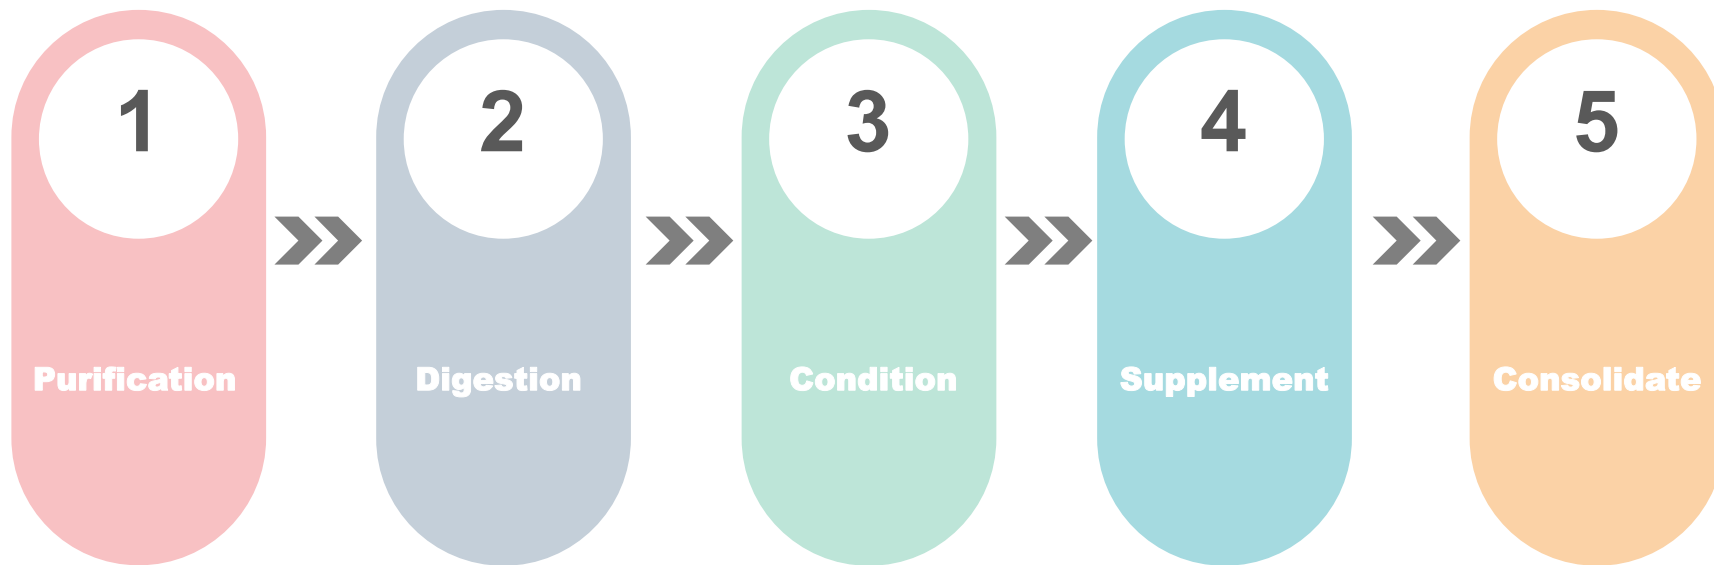

PRODUCTS CATALOG

Herbal Health Care Foods
www.lightlives.com

CONTENTS

01 CONCEPT

02 PRODUCTS

03 SETS

01 CONCEPT

What's "Purification, Digestion, Conditioning, Supplement, Consolidate"?

Edible Method:

Take directly, 1-2 pieces each day.

Blood Clean Jelly

Efficacy: Improve gout, dispel wind and relieving exterior syndrome, nourish kidney and protect liver, nerve soothing, accelerate metabolism, invigorate blood and relax muscles and tendons.

Edible Method:

Take directly, 1-2 pieces each day.

Utero Care Concentrated Powder

Efficacy: Reinforce Qi and nourish Blood, invigorate blood and warm the uterus, metrorrhagia and metrostaxis, strengthen spleen and stomach, nourish skin and beautify, nourish Yin and moisten dryness.

Edible Method:

Two pieces in the first day, then one piece a day.

03 SETS

Seaweed Jelly

Utero Care
Concentrated Power

Red Algae Power

Seaweed Jelly

Relieve Cold Jelly